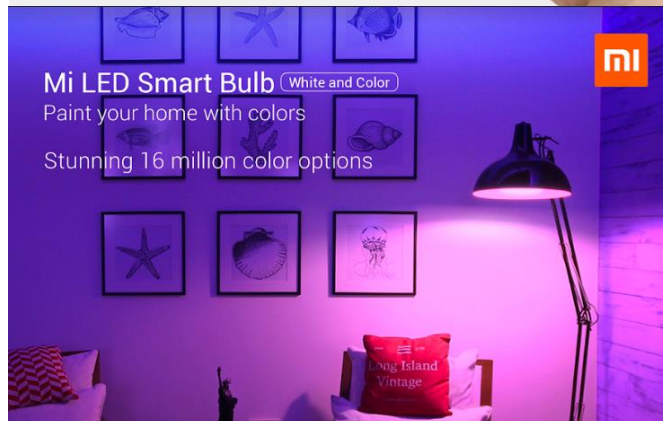

Mi LED Smart Bulb (White and Color)

Paint your home with colors

Stunning 16 million color options

Mi LED Smart Bulb (White and Color)

Paint your home with colors

Adjustable and dimmable color temperatures

Specifications:

Код производителя	MJDP02YL
Максимальный световой поток	до 800лм
Диапазон регулировки цветовой температуры	1700K – 6500K
Тип цоколя	E27
Рабочие напряжение, частота и ток	220В – 240В ~ 50/60Гц, 0.07А
Номинальная мощность	10Вт
Размеры	50x50x120мм
Срок службы	Ок. 25000 часов
Кол-во циклов включения/выключения	12500 циклов
Модуль Wi-Fi	Wi-Fi IEEE 802.11b/g/n 2.4 GHz
Совместимость	Android 4.4, iOS 9.0 или выше
Комплект поставки	Умная лампа Mi LED Smart Bulb Essential (White and Color) 2 штуки, инструкция по эксплуатации, гарантийный талон