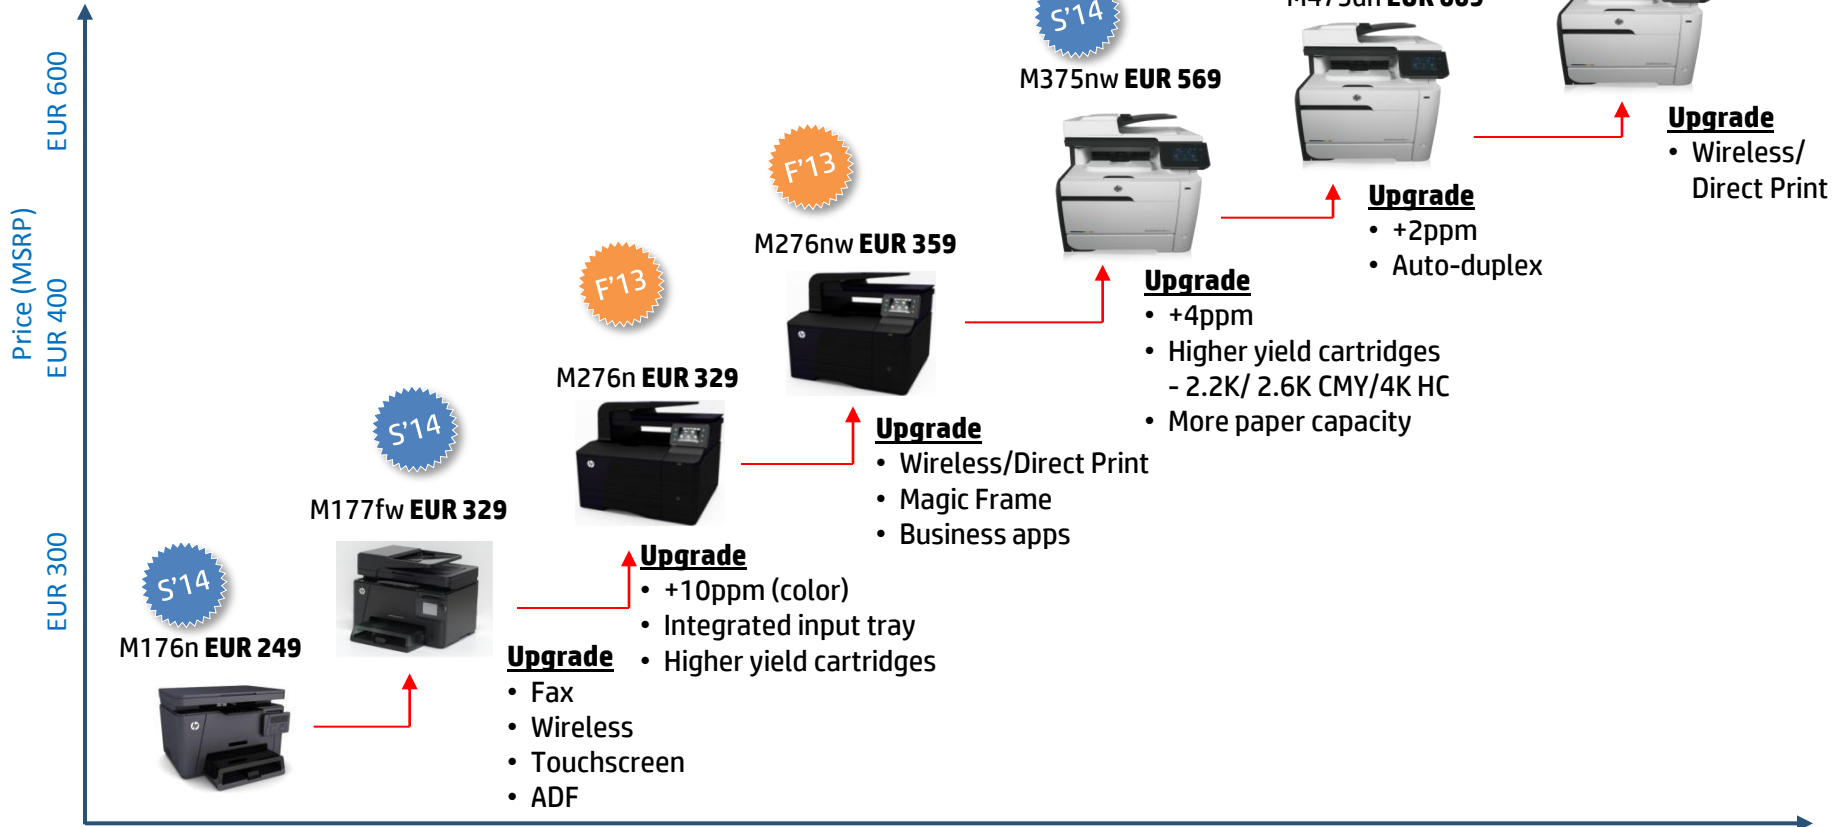

Make it matter.

We have it all
New AiOs in FY14

HP Mono LaserJet AiO Portfolio

HP Color LaserJet AiO Portfolio

Key Highlights

HP LaserJet M127 Mono Aio & M177 Color Aio

1. Ease of use with 3” Touch screen
2. Wireless Direct printing
3. Scan-to cloud from the Touchscreen