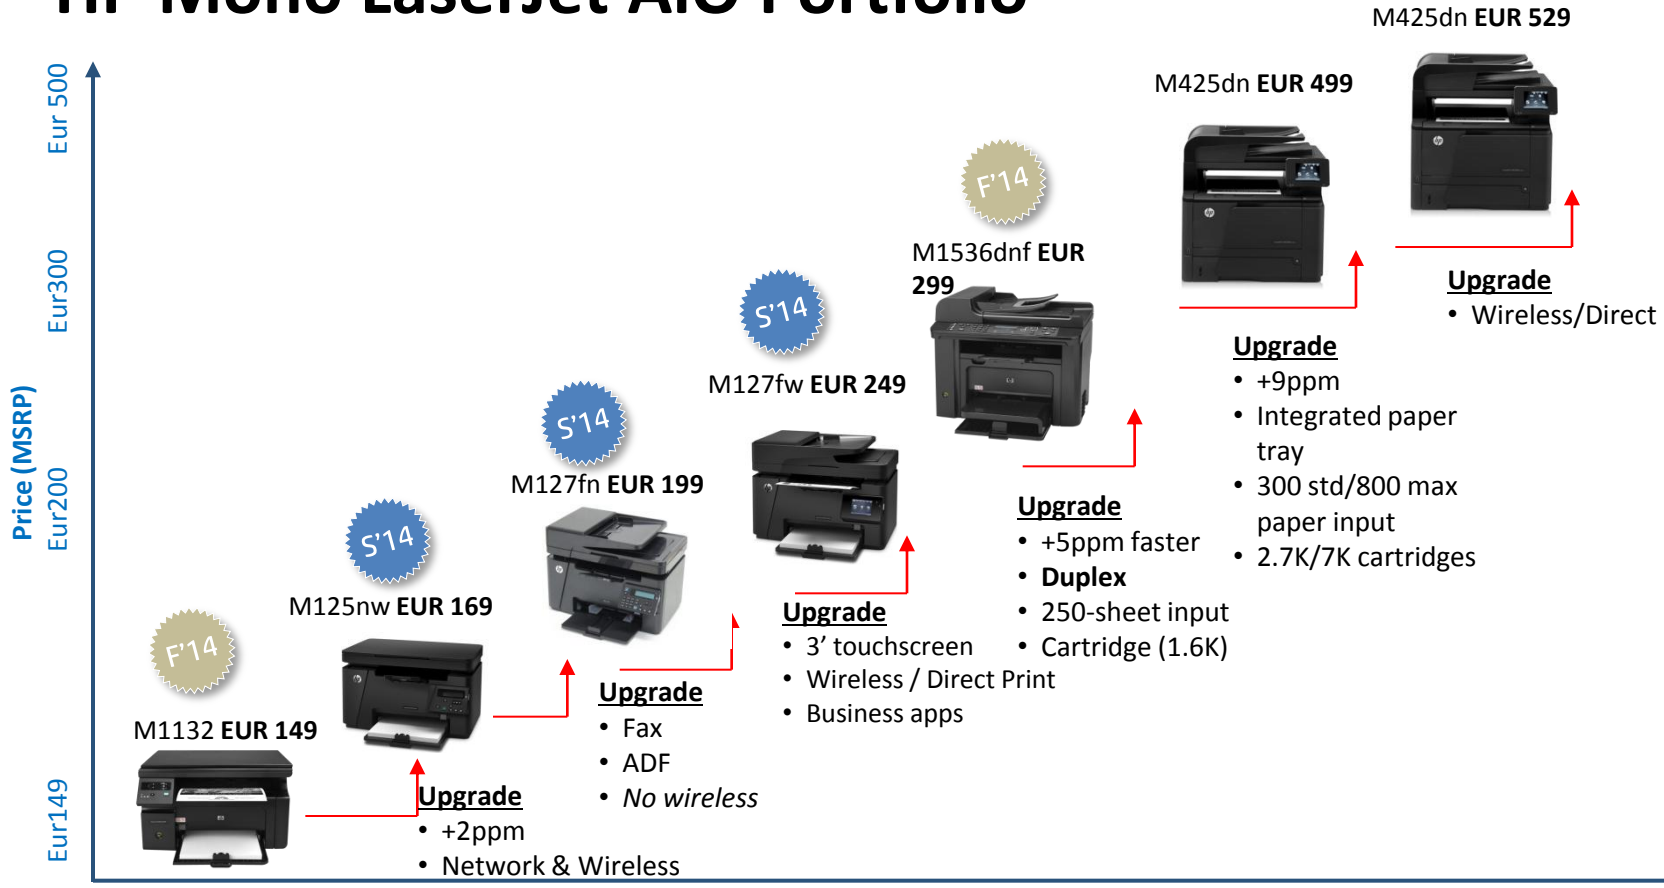

Make it matter.

We have it all
New AiOs in FY14

HP Mono LaserJet AiO Portfolio

HP Color LaserJet AiO Portfolio

Key Highlights

HP LaserJet M127 Mono Aio & M177 Color Aio

1. Ease of use with 3” Touch screen
2. Wireless Direct printing
3. Scan-to cloud from the Touchscreen