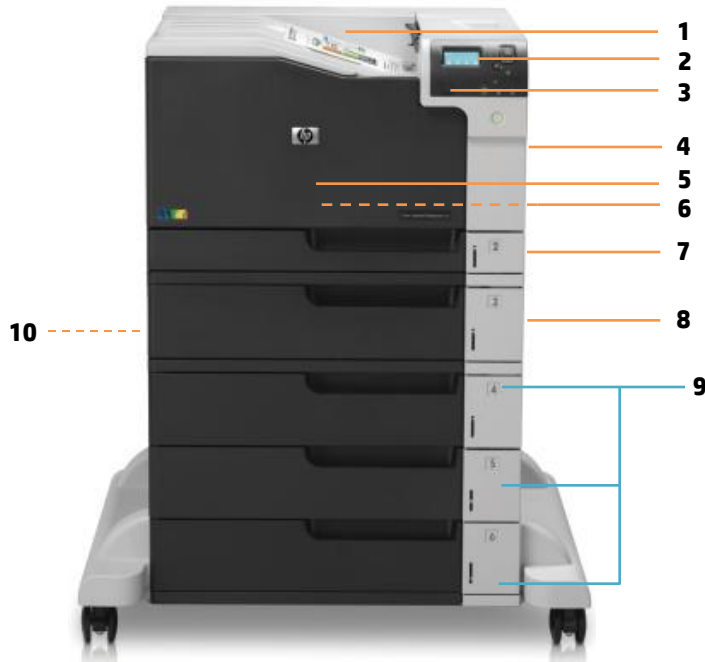

HP Color LaserJet Enterprise M750 Printer series

Product walk-around

1. 300-sheet top output bin
2. Intuitive control panel with 4-line colour display
3. Easy-access USB port for walk-up printing
4. 100-sheet multipurpose tray supports paper sizes up to SRA3
5. One-door access to the easy-to-install print cartridges
6. Built-in automatic two-sided printing
7. 250-sheet tray 2
8. 500-sheet tray 3
9. Three 500-sheet input trays with print stand for 2,350-sheet total input capacity
10. Side I/O panel: HP High-Performance Secure Hard Disk; 1 GB RAM and an 800 MHz processor; Two internal host USB 2.0 type ports for third-party solutions; Access port for optional Kensington-style lock; Hi-Speed USB 2.0 printing port; HP Jetdirect Gigabit Ethernet embedded print server

HP LaserJet Enterprise M750xh Printer shown