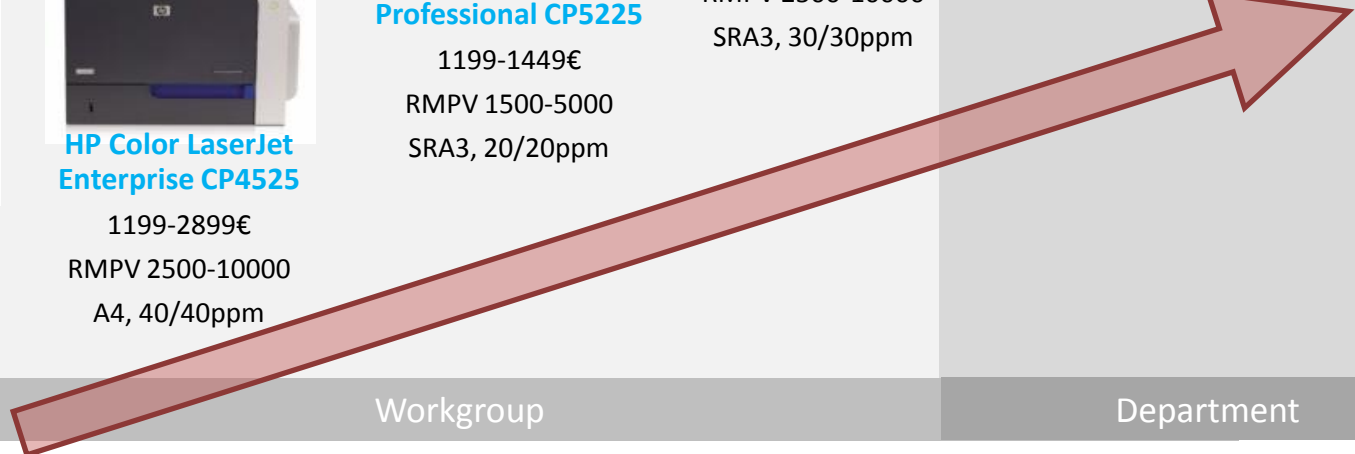

HP Color LaserJet Enterprise M855
3799-5599€
RMPV 4000-17000
SRA3, 46/46ppm

Workgroup

Department

HP Color LaserJet Enterprise M750 Printer series

Benefits

Print large-volumes of professional-quality color documents on a wide range of paper sizes. Maintain productivity with intuitive, easy-to-use management tools. Conveniently print directly from laptop PCs, smartphones or tablets.¹