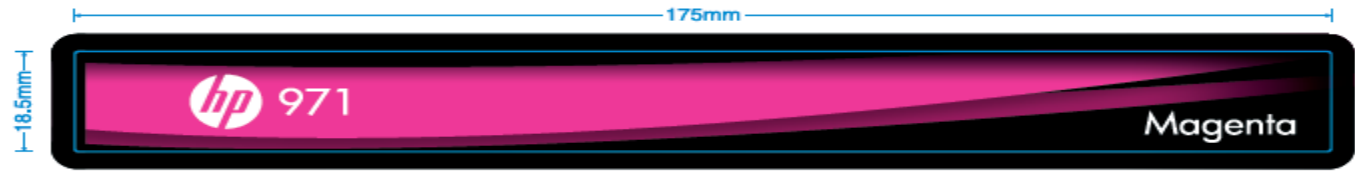

New Ink Supplies for the OJP X400 and X500 Series

Ink Cartridges for X451/X476 & X551/X576 Series Printers and MFPs	Supplies Naming	ISO Page Yield	ISO CPP (c€)	POP (Street) Prices* (€)	POP (List) Prices (€)	Total CPP (c€)
Product Number	Selectability Number and Color					
CN625AE	970 XL Black	9,200	1.2	€ 107.99	€ 103.63	6.0
CN626AE	971 XL Cyan	6,600	4.8	€ 105.99	€ 101.70	
CN627AE	971 XL Magenta			€ 105.99	€ 101.70	
CN628AE	971XL Yellow			€ 105.99	€ 101.70	
CN621AE	970 Black	3,000	2.4	€ 71.99	€ 66.25	11.0
CN622AE	971 Cyan	2,500	8.6	€ 71.99	€ 66.25	
CN623AE	971 Magenta			€ 71.99	€ 66.25	
CN624AE	971 Yellow			€ 71.99	€ 66.25	
CN621S	970 Black - SETUP	2,500	These are SETUP cartridges that ship with every new printer/mfp			
CN622S	971 Cyan - SETUP	2,500				
CN623S	971 Magenta - SETUP					
CN624S	971 Yellow - SETUP