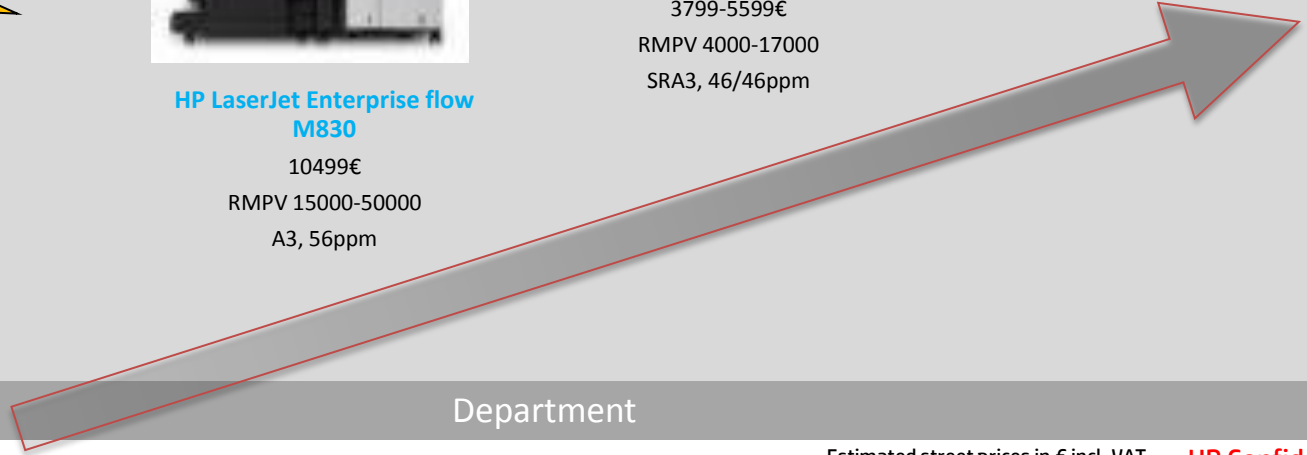

Department

Estimated street prices in € incl. VAT

HP Confidential