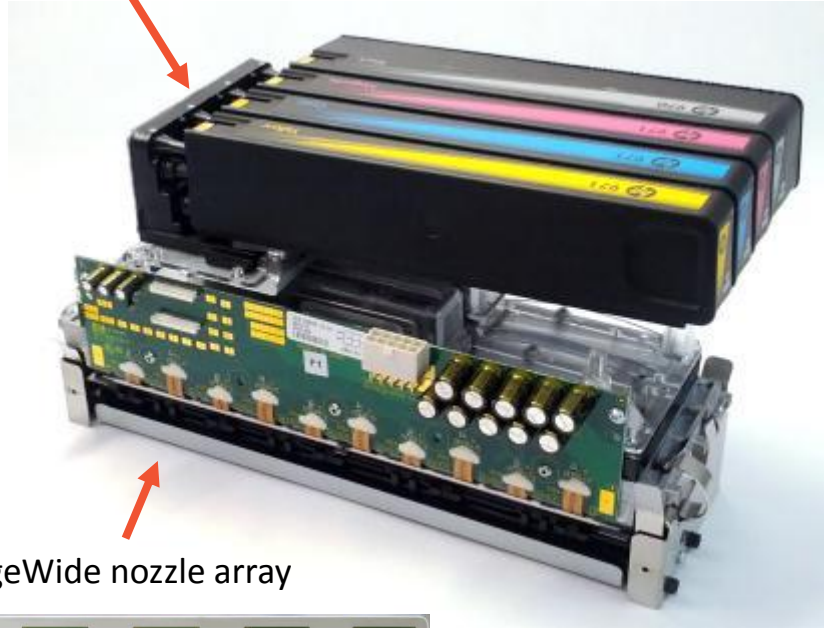

Ink cartridge interface